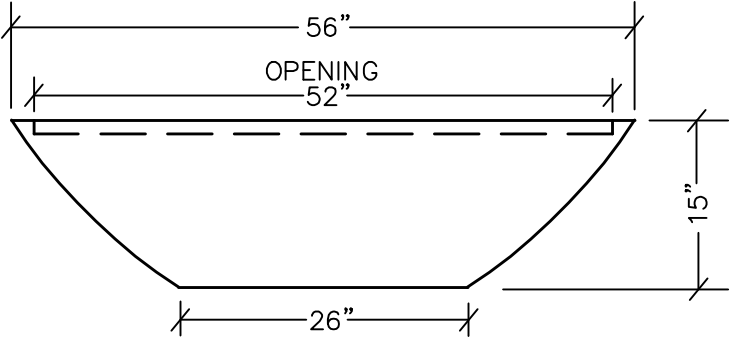

ANDOVER BOWL PLANTER
MODEL NUMBER 1AN-5615

TOP VIEW

SIDE VIEW