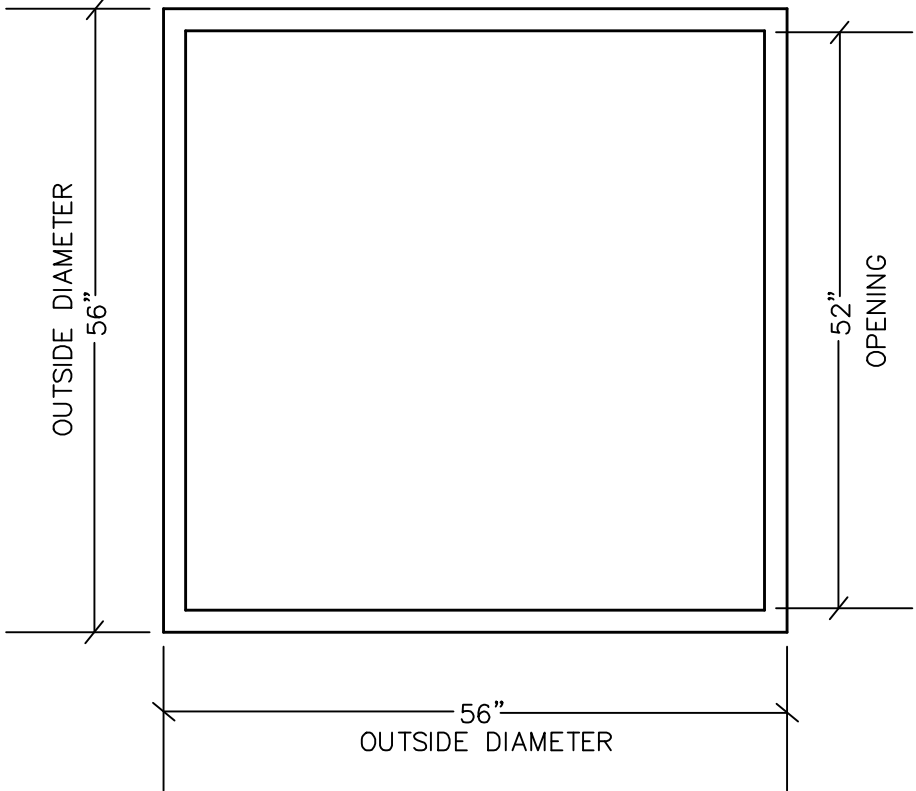

ANDOVER BOWL PLANTER
MODEL NUMBER 1AN-5615

TOP VIEW

SIDE VIEW